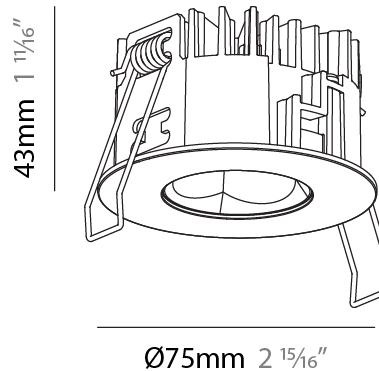

GENERAL

Series: Oiko Pro
Subseries: Oiko Pro Round
Brand: Prolicht
Division: Architectural
Mounting Type: Recessed
Mounting Location: Ceiling
Subcategory: Downlight

PHYSICAL

Shape: Round
Diameter (mm): 75
Diameter (in): 2 15/16
Height (mm): 43
Height (in): 1 11/16
Ceiling Thickness (mm): 1 - 25
Ceiling Thickness (in): 1/16 - 1 3/16
Min. Recessing Depth (mm): 50
Min. Recessing Depth (in): 1 15/16
Light Distribution: Direct
Diffuser: Lens Pack - Spread Lens / Linear Spread Lens / Honeycomb Louver
Fixture Finish: SSR / BKV / CWI / CRY / HAB / LAG / UFT / ITA / RUA / RUR / MIC / FTG / MYG / TWT / LOD / PUS / FRO / FUP / KIA / POP / BLS / SPG / MEY / GOH / GUM / CHC / COM / ABZ / JAG / OBR / MOS / ROR
Fixture Material: Aluminum Die Cast
Cut-out Measurements: 68mm / 2 11/16" Diameter

ELECTRICAL

Lamp Type: LED (Zhaga Standard)
Input Wattage (W): 14
Total Output Wattage (W): 12.7
Dimming: Dali Dimming
Driver Included: No
Driver Location: Recessed Housing
Driver Type: Constant Current - Universal (120Vac only for DALI driver)
Driver Class: Class 2
Input Voltage (V): 120 - 277
Constant Current (MA): 700

LED

Color Temperature (°K): 2700-6500 Tunable White
Max. Delivered Lumen (lm): 1381
Nominal Lumen (lm): 1460
CRI: >93 CRI
Lamp Life (hrs): 50000
Special LEDs offerings: Tunable White

OPTICAL

Reflector°: 62
Adjustability: Fixed

RATINGS AND CERTIFICATIONS

Certified By: Certified for North American Standards
IP rating: IP20