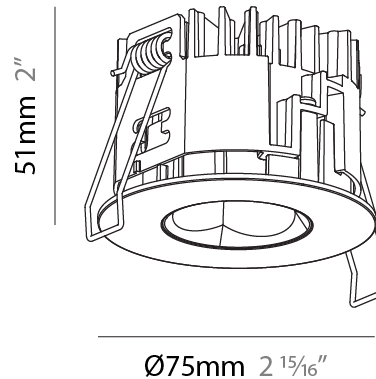

GENERAL

Series: Oiko Pro
Subseries: Oiko Pro Round
Brand: Prolicht
Division: Architectural
Mounting Type: Recessed
Mounting Location: Ceiling
Subcategory: Downlight

PHYSICAL

Shape: Round
Diameter (mm): 75
Diameter (in): 2 ¹⁵/₁₆
Height (mm): 51
Height (in): 2
Ceiling Thickness (mm): 1 - 25
Ceiling Thickness (in): 1/16 - 1 3/16
Min. Recessing Depth (mm): 55
Min. Recessing Depth (in): 2 ³/₁₆
Light Distribution: Direct
Diffuser: Lens Pack - Spread Lens / Linear Spread Lens / Honeycomb Louver
Fixture Finish: SSR / BKV / CWI / CRY / HAB / LAG / UFT / ITA / RUA / RUR / MIC / FTG / MYG / TWT / LOD / PUS / FRO / FUP / KIA / POP / BLS / SPG / MEY / GOH / GUM / CHC / COM / ABZ / JAG / OBR / MOS / ROR
Fixture Material: Aluminum Die Cast
Cut-out Measurements: 68mm / 2 11/16" Diameter

ELECTRICAL

Lamp Type: LED (Zhaga Standard)
Input Wattage (W): 14
Total Output Wattage (W): 12.7
Dimming: Dali Dimming
Driver Included: No
Driver Location: Recessed Housing
Driver Type: Constant Current - Universal (120Vac only for DALI driver)
Driver Class: Class 2
Input Voltage (V): 120 - 277
Constant Current (MA): 700

LED

Color Temperature (°K): 2700-6500 Tunable White
Max. Delivered Lumen (lm): 1240
Nominal Lumen (lm): 1460
CRI: >93 CRI
Lamp Life (hrs): 50000
Special LEDs offerings: Tunable White

OPTICAL

Reflector°: 52
Adjustability: Fixed

RATINGS AND CERTIFICATIONS

Certified By: Certified for North American Standards
IP rating: IP20