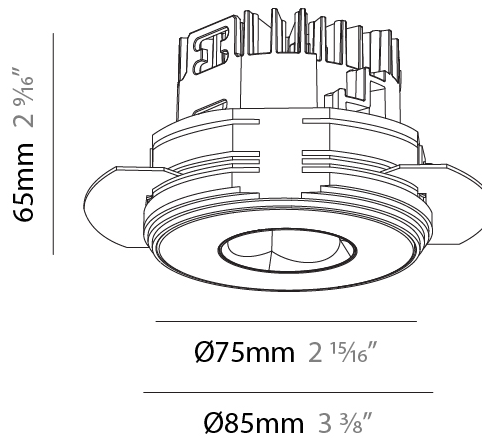

GENERAL

Series: Oiko Pro
Subseries: Oiko Pro Round
Brand: Prolicht
Division: Architectural
Mounting Type: Trimless
Mounting Location: Ceiling
Subcategory: Downlight

PHYSICAL

Shape: Round
Diameter (mm): 75
Diameter (in): 2 15/16
Height (mm): 65
Height (in): 2 9/16
Ceiling Thickness (mm): 10 / 12.5 / 15 / 25
Ceiling Thickness (in): 3/8 or 1/2 or 9/16 or 1
Min. Recessing Depth (mm): 70
Min. Recessing Depth (in): 2 3/4
Light Distribution: Direct
Diffuser: Lens Pack - Spread Lens / Linear Spread Lens / Honeycomb Louver
Fixture Finish: SSR / BKV / CWI / CRY / HAB / LAG / UFT / ITA / RUA / RUR / MIC / FTG / MYG / TWT / LOD / PUS / FRO / FUP / KIA / POP / BLS / SPG / MEY / GOH / GUM / CHC / COM / ABZ / JAG / OBR / MOS / ROR
Fixture Material: Aluminum Die Cast
Cut-out Measurements: 86mm / 2 11/16" Diameter

ELECTRICAL

Lamp Type: LED (Zhaga Standard)
Input Wattage (W): 14
Total Output Wattage (W): 12.7
Dimming: Dali Dimming
Driver Included: No
Driver Location: Recessed Housing
Driver Type: Constant Current - Universal (120Vac only for DALI driver)
Driver Class: Class 2
Input Voltage (V): 120 - 277
Constant Current (MA): 700

LED

Color Temperature (°K): 2700-6500 Tunable White
Max. Delivered Lumen (lm): 1129
Nominal Lumen (lm): 1460
CRI: >90 CRI
Lamp Life (hrs): 50000
Special LEDs offerings: Tunable White

OPTICAL

Reflector°: 36
Adjustability: Fixed

RATINGS AND CERTIFICATIONS

Certified By: Certified for North American Standards
IP rating: IP20