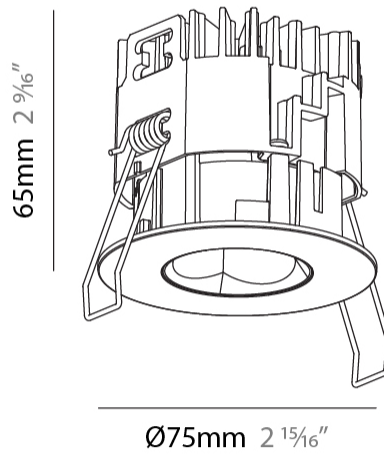

GENERAL

Series: Oiko Pro
Subseries: Oiko Pro Round
Brand: Prolicht
Division: Architectural
Mounting Type: Recessed
Mounting Location: Ceiling
Subcategory: Downlight

PHYSICAL

Shape: Round
Diameter (mm): 75
Diameter (in): 2 15/16
Height (mm): 65
Height (in): 2 9/16
Ceiling Thickness (mm): 1 - 25
Ceiling Thickness (in): 1/16 - 1 3/16
Min. Recessing Depth (mm): 70
Min. Recessing Depth (in): 2 3/4
Light Distribution: Direct
Diffuser: Lens Pack - Spread Lens / Linear Spread Lens / Honeycomb Louver
Fixture Finish: SSR / BKV / CWI / CRY / HAB / LAG / UFT / ITA / RUA / RUR / MIC / FTG / MYG / TWT / LOD / PUS / FRO / FUP / KIA / POP / BLS / SPG / MEY / GOH / GUM / CHC / COM / ABZ / JAG / OBR / MOS / ROR
Fixture Material: Aluminum Die Cast
Cut-out Measurements: 68mm / 2 11/16" Diameter

ELECTRICAL

Lamp Type: LED (Zhaga Standard)
Input Wattage (W): 14
Total Output Wattage (W): 12.7
Dimming: Dali Dimming
Driver Included: No
Driver Location: Recessed Housing
Driver Type: Constant Current - Universal (120Vac only for DALI driver)
Driver Class: Class 2
Input Voltage (V): 120 - 277
Constant Current (MA): 700

LED

Color Temperature (°K): 2700-6500 Tunable White
Max. Delivered Lumen (lm): 1129
Nominal Lumen (lm): 1460
CRI: >93 CRI
Lamp Life (hrs): 50000
Special LEDs offerings: Tunable White

OPTICAL

Reflector°: 36
Adjustability: Fixed

RATINGS AND CERTIFICATIONS

Certified By: Certified for North American Standards
IP rating: IP20