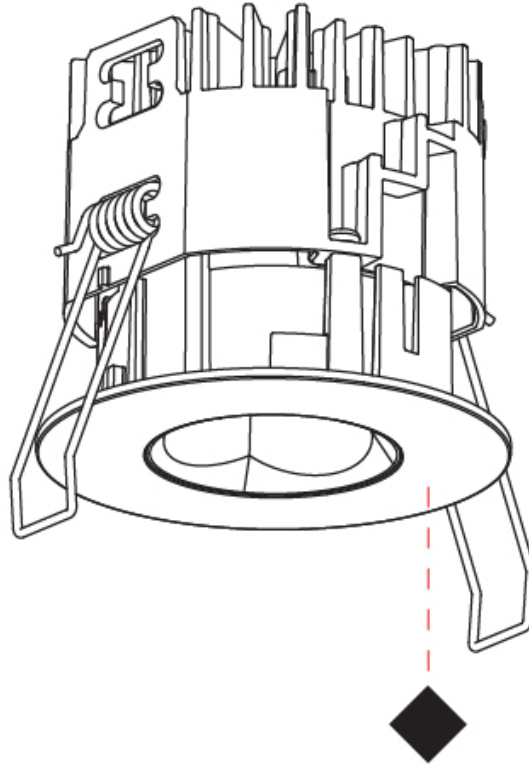

OIKO PRO ROUND RECESSED

A35871-

PROJECT _____

TYPE _____

SPECIFIER _____

QUANTITY _____

DATE _____