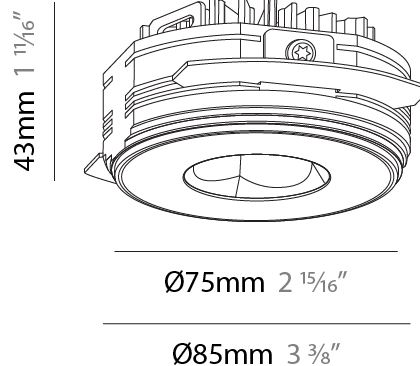

Series: Oiko Pro
Subseries: Oiko Pro Round
Brand: Prolicht
Division: Architectural
Mounting Type: Trimless
Mounting Location: Ceiling
Subcategory: Downlight

PHYSICAL

Shape: Round
Diameter (mm): 75
Diameter (in): 2 ¹⁵/₁₆
Height (mm): 43
Height (in): 1 ¹¹/₁₆
Ceiling Thickness (mm): 10 / 12.5 / 15 / 25
Ceiling Thickness (in): 3/8 or 1/2 or 9/16 or 1
Min. Recessing Depth (mm): 50
Min. Recessing Depth (in): 1 ¹⁵/₁₆
Light Distribution: Direct
Diffuser: Lens Pack - Spread Lens / Linear Spread Lens / Honeycomb Louver
Fixture Finish: SSR / BKV / CWI / CRY / HAB / LAG / UFT / ITA / RUA / RUR / MIC / FTG / MYG / TWT / LOD / PUS / FRO / FUP / KIA / POP / BLS / SPG / MEY / GOH / GUM / CHC / COM / ABZ / JAG / OBR / MOS / ROR
Fixture Material: Aluminum Die Cast
Cut-out Measurements: 86mm / 2 11/16" Diameter

ELECTRICAL

Lamp Type: LED (Zhaga Standard)
Input Wattage (W): 14
Total Output Wattage (W): 12.7
Dimming: Dali Dimming
Driver Included: No
Driver Location: Recessed Housing
Driver Type: Constant Current - Universal (120Vac only for DALI driver)
Driver Class: Class 2
Input Voltage (V): 120 - 277
Constant Current (MA): 700

LED

Color Temperature (°K): 2700-6500 Tunable White
Max. Delivered Lumen (lm): 1381
Nominal Lumen (lm): 1460
CRI: >90 CRI
Lamp Life (hrs): 50000
Special LEDs offerings: Tunable White

OPTICAL

Reflector°: 62
Adjustability: Fixed

RATINGS AND CERTIFICATIONS

Certified By: Certified for North American Standards
IP rating: IP20