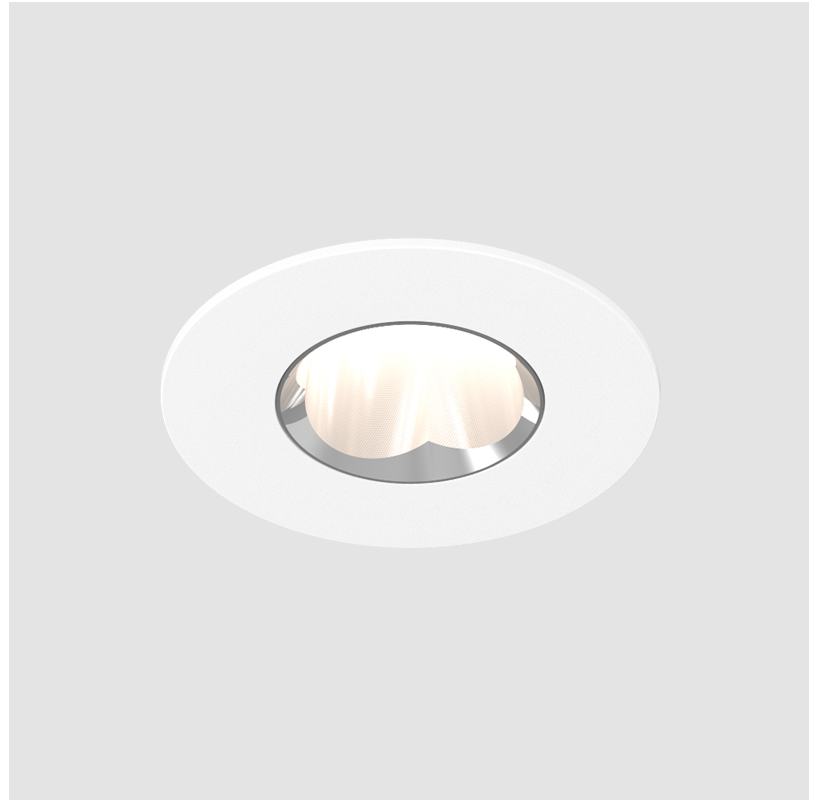

GENERAL

Series: Oiko Pro
Subseries: Oiko Pro Round
Brand: Prolicht
Division: Architectural
Mounting Type: Recessed
Mounting Location: Ceiling
Subcategory: Downlight

PHYSICAL

Shape: Round
Diameter (mm): 75
Diameter (in): 2 15/16
Height (mm): 65
Height (in): 2 9/16
Ceiling Thickness (mm): 1 - 25
Ceiling Thickness (in): 1/16 - 1 3/16
Min. Recessing Depth (mm): 70
Min. Recessing Depth (in): 2 3/4
Light Distribution: Direct
Diffuser: Lens Pack - Spread Lens / Linear Spread Lens / Honeycomb Louver
Fixture Finish: SSR / BKV / CWI / CRY / HAB / LAG / UFT / ITA / RUA / RUR / MIC / FTG / MYG / TWT / LOD / PUS / FRO / FUP / KIA / POP / BLS / SPG / MEY / GOH / GUM / CHC / COM / ABZ / JAG / OBR / MOS / ROR
Fixture Material: Aluminum Die Cast
Cut-out Measurements: 68mm / 2 11/16" Diameter

ELECTRICAL

Lamp Type: LED (Zhaga Standard)
Input Wattage (W): 14
Total Output Wattage (W): 12.7
Dimming: Dali Dimming
Driver Included: No
Driver Location: Recessed Housing
Driver Type: Constant Current - Universal (120Vac only for DALI driver)
Driver Class: Class 2
Input Voltage (V): 120 - 277
Constant Current (MA): 700

LED

Color Temperature (°K): 2700-6500 Tunable White
Max. Delivered Lumen (lm): 1129
Nominal Lumen (lm): 1460
CRI: >93 CRI
Lamp Life (hrs): 50000
Special LEDs offerings: Tunable White

OPTICAL

Reflector°: 36
Adjustability: Fixed

RATINGS AND CERTIFICATIONS

Certified By: Certified for North American Standards
IP rating: IP20