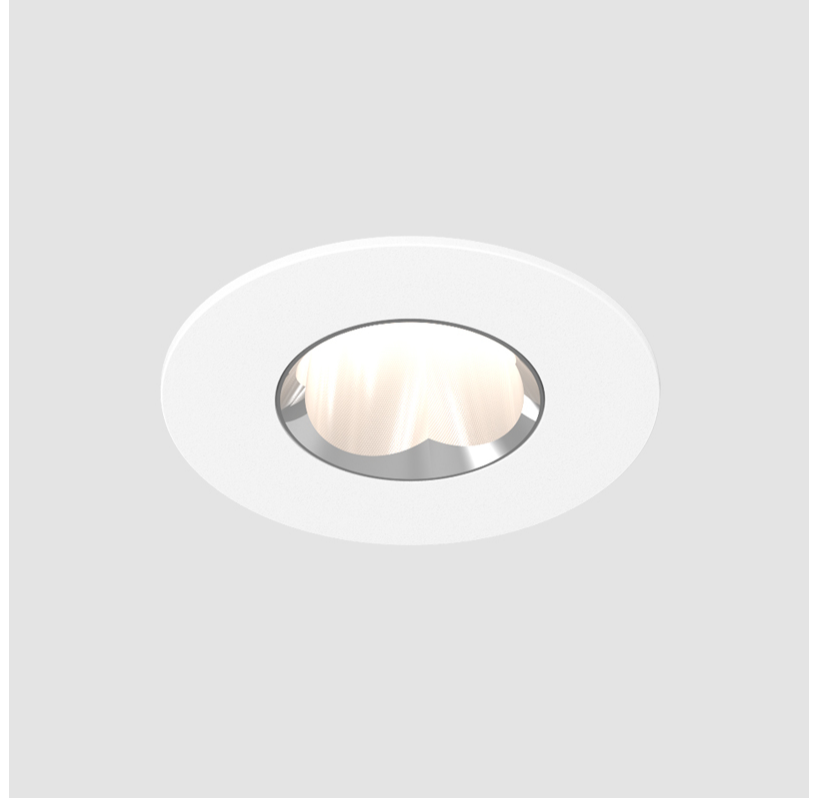

GENERAL

Series: Oiko Pro
Subseries: Oiko Pro Round
Brand: Prolicht
Division: Architectural
Mounting Type: Recessed
Mounting Location: Ceiling
Subcategory: Downlight

PHYSICAL

Shape: Round
Diameter (mm): 75
Diameter (in): 2 15/16
Height (mm): 43
Height (in): 1 11/16
Ceiling Thickness (mm): 1 - 25
Ceiling Thickness (in): 1/16 - 1 3/16
Min. Recessing Depth (mm): 50
Min. Recessing Depth (in): 1 15/16
Light Distribution: Direct
Diffuser: Lens Pack - Spread Lens / Linear Spread Lens / Honeycomb Louver
Fixture Finish: SSR / BKV / CWI / CRY / HAB / LAG / UFT / ITA / RUA / RUR / MIC / FTG / MYG / TWT / LOD / PUS / FRO / FUP / KIA / POP / BLS / SPG / MEY / GOH / GUM / CHC / COM / ABZ / JAG / OBR / MOS / ROR
Fixture Material: Aluminum Die Cast
Cut-out Measurements: 68mm / 2 11/16" Diameter

ELECTRICAL

Lamp Type: LED (Zhaga Standard)
Input Wattage (W): 14
Total Output Wattage (W): 12.7
Dimming: Dali Dimming
Driver Included: No
Driver Location: Recessed Housing
Driver Type: Constant Current - Universal (120Vac only for DALI driver)
Driver Class: Class 2
Input Voltage (V): 120 - 277
Constant Current (MA): 700

LED

Color Temperature (°K): 2700-6500 Tunable White
Max. Delivered Lumen (lm): 1381
Nominal Lumen (lm): 1460
CRI: >93 CRI
Lamp Life (hrs): 50000
Special LEDs offerings: Tunable White

OPTICAL

Reflector°: 62
Adjustability: Fixed

RATINGS AND CERTIFICATIONS

Certified By: Certified for North American Standards
IP rating: IP20